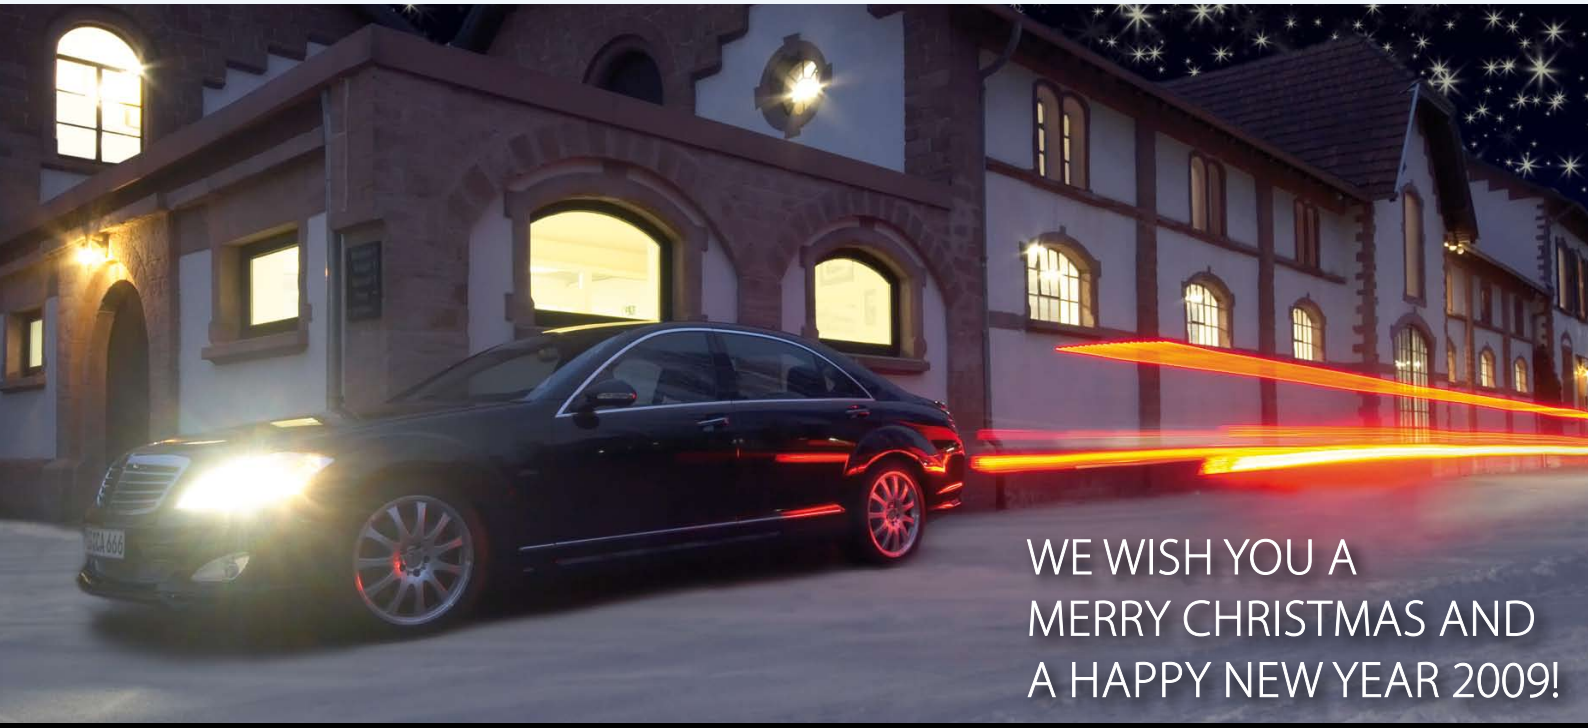

WE WISH YOU A
MERRY CHRISTMAS AND
A HAPPY NEW YEAR 2009!